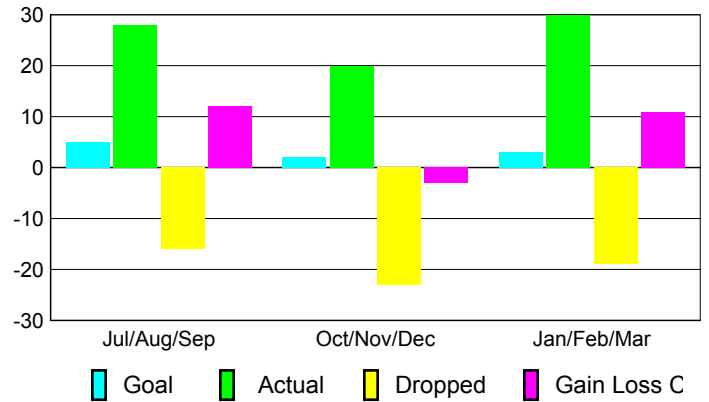

Club Results 2009-2010

Goal, New, Dropped, Gain/Loss

MEMBERSHIP

Membership Results 2009-2010

Membership 2008-2009

Month	Net Memb Goal	Actual New Memb	Actual Dropped Memb	Gain/Loss of Memb	Gain/Loss of Memb
Jul/Aug/Sep	5	28	-16	12	-1
Oct/Nov/Dec	2	20	-23	-3	-15
Jan/Feb/Mar	3	30	-19	11	14
Totals	10	78	-58	20	-2

Membership Results 2009-2010

Goal, New, Dropped, Gain/Loss

Comparison of Club Gain/Loss

Current Year Compared to the Previous Year

Comparison of Membership Gain/Loss

Current Year Compared to the Previous Year