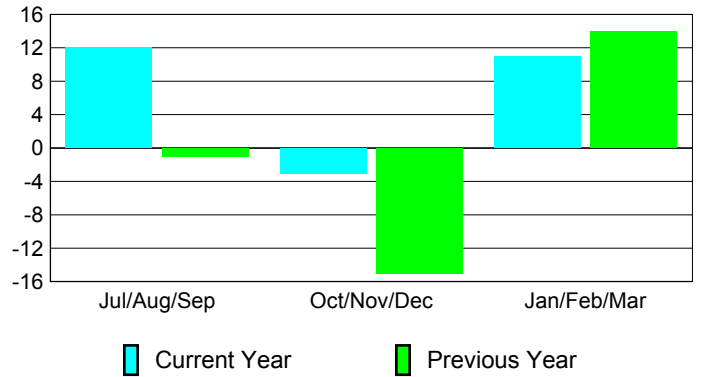

Club Results 2009-2010

Goal, New, Dropped, Gain/Loss

MEMBERSHIP

Membership Results 2009-2010

Membership 2008-2009

Month	Net Memb Goal	Actual New Memb	Actual Dropped Memb	Gain/Loss of Memb	Gain/Loss of Memb
Jul/Aug/Sep	5	28	-16	12	-1
Oct/Nov/Dec	2	20	-23	-3	-15
Jan/Feb/Mar	3	30	-19	11	14
Totals	10	78	-58	20	-2

Membership Results 2009-2010

Goal, New, Dropped, Gain/Loss

Comparison of Club Gain/Loss

Current Year Compared to the Previous Year

Comparison of Membership Gain/Loss

Current Year Compared to the Previous Year

YTD Status Quo Clubs 2009-2010

Status Quo Clubs Compared to Status Quo Members

Gender Comparison 2009-2010